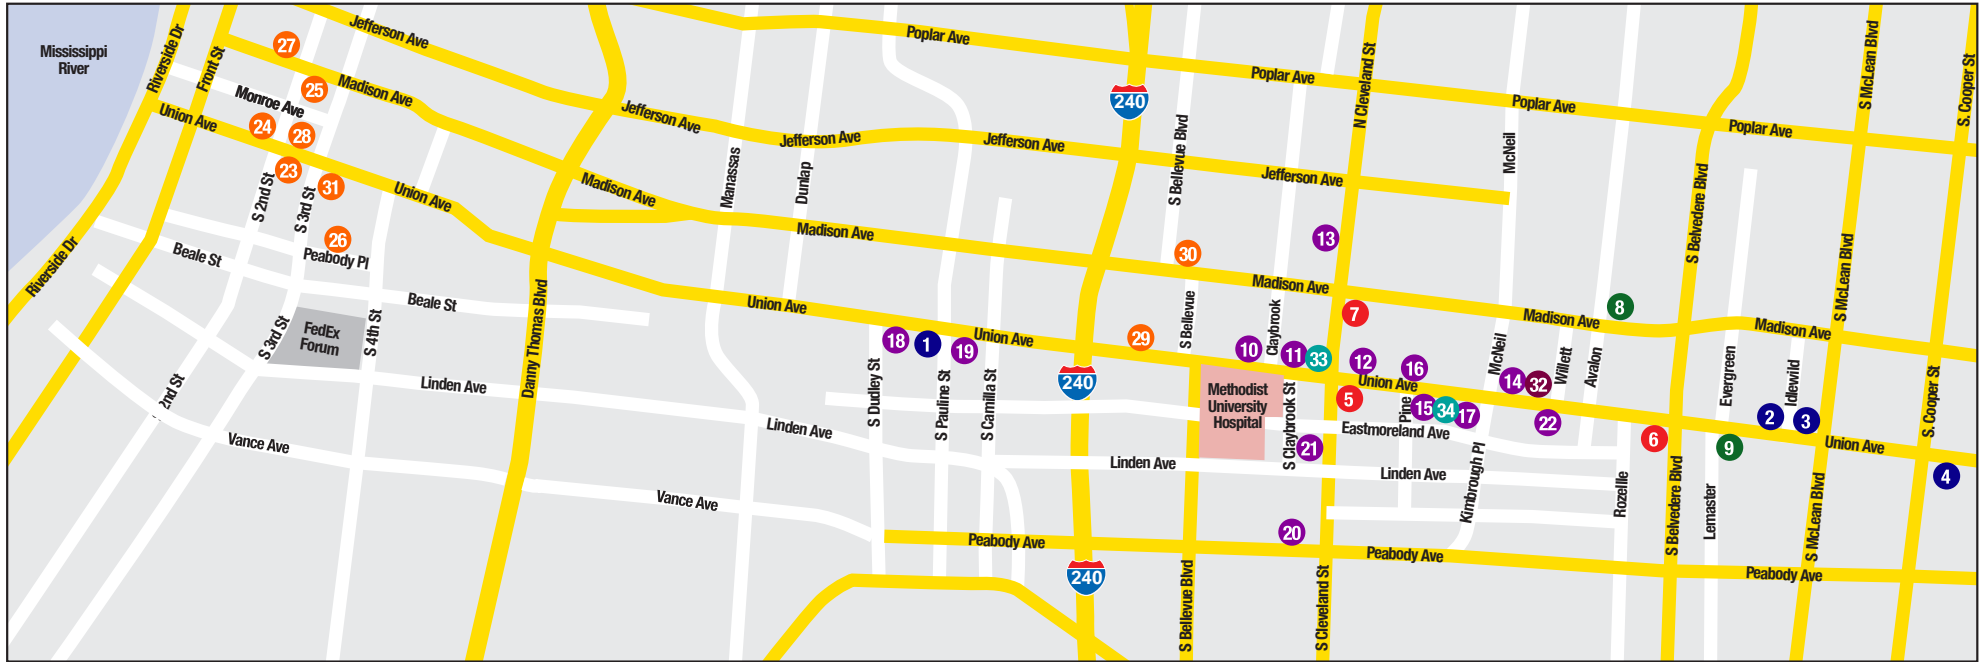

Methodist University Hospital Area Map

PHARMACIES

- 1 Walgreens Drug Store
987 Union Ave
- 2 Super D Express
1800 Union Ave
- 3 Rite Aid Pharmacy
1810 Union Ave
- 4 Ike's
2145 Union Ave

GAS STATIONS

- 5 Exxon
1355 Union Ave
- 6 Shell
1685 Union Ave
- 7 Circle K
1351 Madison Ave

GROCERY STORES

- 8 Piggly Wiggly
1620 Madison

- 9 Schnucks
1761 Union Ave

RESTAURANTS

- 10 Tops Bar-B-Q
1286 Union Ave
- 11 CK's Coffee Shop
1308 Union Ave
- 12 Mrs. Winner's Chicken
1370 Union Ave
- 13 Saigon Le Vietnamese
51 N. Cleveland
- 14 Danver's
1468 Union Ave
- 15 Krystal
1377 Union Ave
- 16 Cupboard
1400 Union Ave
- 17 Taco Bell
1447 Union Ave

- 18 Burger King
1027 Union Ave
- 19 Arby's
975 Union Ave
- 20 Bhan Thai
1324 Peabody
- 21 Harer Ethiopian
220 S. Claybrook
- 22 Wendy's
1593 Union Ave

HOTELS

- 23 Peabody Hotel
149 Union Ave (529-4000)
- 24 Best Western Benchmark
164 Union Ave (527-4100)
- 25 Residence Inn - Downtown Memphis
110 Monroe Ave (578-3700)
- 26 Hampton Inn - Peabody Place
175 Peabody Place

POST OFFICE

- 32 Post Office
1520 Union Ave

BANKS

- 33 First Tennessee
1338 Union Ave
- 34 Regions Bank
1415 Union Ave